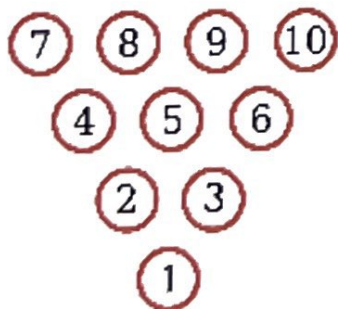

Lisle Lanes

Senior Summer Practice League

League runs for 9 weeks

6/5/23 - 8/7/23

No Bowling Date on 7/3/23
practice starts at 11:50am

\$9.00 per week

No Payouts

4920 Lincoln Ave. (rt. 53)